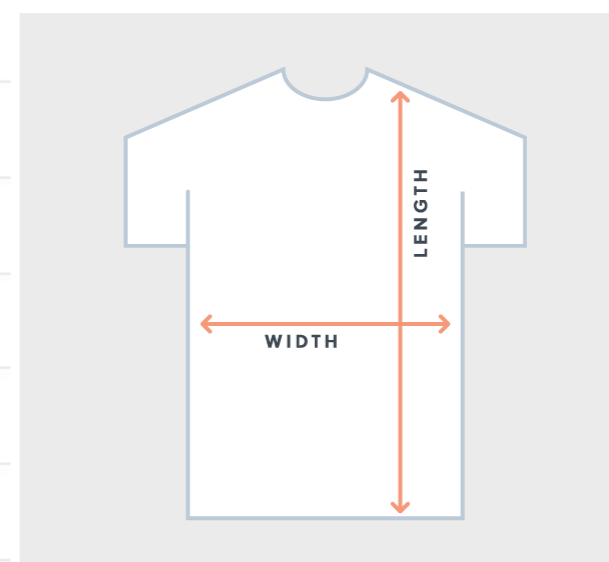

TheWalkToCure
Encephalitis

2023 T-Shirt Choices

Style Options, Colors and Sizes:

Baseball shirt, XS-2XL, Green or Blue Sleeves (2XL in blue only)

Size chart

Inches Centimeters

SIZE LABEL	LENGTH	WIDTH
XS	26	16 ½
S	28	18
M	29	20
L	30	22
XL	31	24
2XL	32	26

The **Walk To Cure**
Encephalitis

Long Sleeve, S-4XL, Royal or White

(4XL in white only)

Size chart

Inches Centimeters

SIZE LABEL	LENGTH	WIDTH	SLEEVE LENGTH
S	28	18	33 ½
M	29	20	35
L	30	22	36 ½
XL	31	24	38
2XL	32	26	39 ½
3XL	33	28	39 ½
4XL	34	30	40

TheWalkToCure
Encephalitis

V-Neck Recycled T, S-4XL, Blue Heather

Size chart

Inches Centimeters

SIZE LABEL	LENGTH	WIDTH
S	26	18 ³ / ₈
M	26 ¹ / ₂	19 ³ / ₈
L	27	20 ⁷ / ₈
XL	27 ¹ / ₂	22 ³ / ₈
2XL	28	23 ⁷ / ₈
3XL	28 ¹ / ₂	25 ⁷ / ₈
4XL	29	27 ⁷ / ₈

TheWalkToCure
Encephalitis

Tri-Blend T, XS-3XL, Royal, Navy,
Blue or White Fleck

The Walk To Cure Encephalitis

Size chart

Inches Centimeters

SIZE LABEL	LENGTH	WIDTH
XS	27	16 ½
S	28	18
M	29	20
L	30	22
XL	31	24
2XL	32	26
3XL	33	28
4XL	34	30