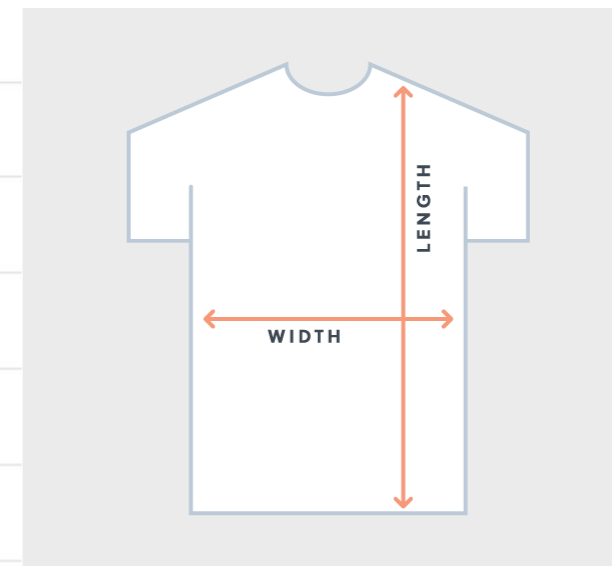

The **Walk To Cure**
Encephalitis

Long Sleeve, S-4XL, Royal or White

(4XL in white only)

Size chart

Inches Centimeters

SIZE LABEL	LENGTH	WIDTH	SLEEVE LENGTH
S	28	18	33 ½
M	29	20	35
L	30	22	36 ½
XL	31	24	38
2XL	32	26	39 ½
3XL	33	28	39 ½
4XL	34	30	40

TheWalkToCure
Encephalitis

V-Neck Recycled T, S-4XL, Blue Heather

Size chart

Inches Centimeters

SIZE LABEL	LENGTH	WIDTH
S	26	18 ³ / ₈
M	26 ¹ / ₂	19 ³ / ₈
L	27	20 ⁷ / ₈
XL	27 ¹ / ₂	22 ³ / ₈
2XL	28	23 ⁷ / ₈
3XL	28 ¹ / ₂	25 ⁷ / ₈
4XL	29	27 ⁷ / ₈

TheWalkToCure
Encephalitis

Tri-Blend T, XS-3XL, Royal, Navy,
Blue or White Fleck

The Walk To Cure Encephalitis

Size chart

Inches Centimeters

SIZE LABEL	LENGTH	WIDTH
XS	27	16 ½
S	28	18
M	29	20
L	30	22
XL	31	24
2XL	32	26
3XL	33	28
4XL	34	30

TheWalkToCure
Encephalitis

Lite-Weight Cotton T, S-3XL, Royal Blue

Size chart

Inches Centimeters

SIZE LABEL	LENGTH	WIDTH
S	27 1/2	18
M	28 3/4	20
L	29 3/4	22
XL	30 3/4	24
2XL	32	26
3XL	33	28

TheWalkToCure
Encephalitis