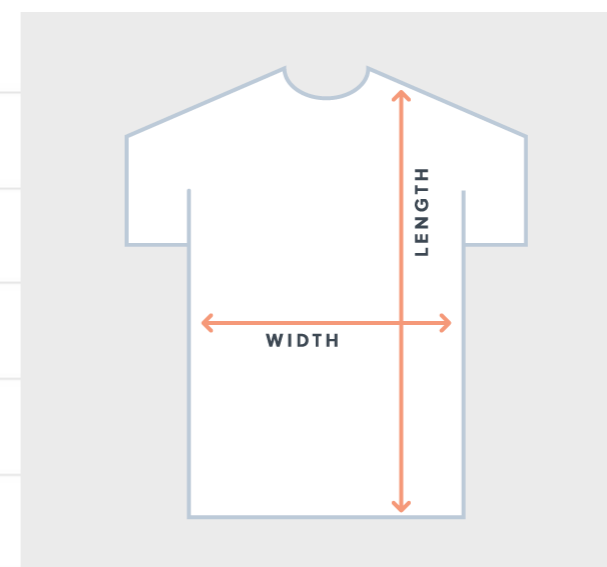

TheWalkToCure
Encephalitis

2023 T-Shirt Choices

Style Options, Colors and Sizes:

Baseball shirt, XS-2XL, Green or Blue Sleeves (2XL in blue only)

Size chart

Inches Centimeters

SIZE LABEL	LENGTH	WIDTH
XS	26	16 ½
S	28	18
M	29	20
L	30	22
XL	31	24
2XL	32	26

The **Walk To Cure**
Encephalitis

Long Sleeve, S-4XL, Royal or White

(4XL in white only)

Size chart

Inches Centimeters

SIZE LABEL	LENGTH	WIDTH	SLEEVE LENGTH
S	28	18	33 ½
M	29	20	35
L	30	22	36 ½
XL	31	24	38
2XL	32	26	39 ½
3XL	33	28	39 ½
4XL	34	30	40

TheWalkToCure
Encephalitis

V-Neck Recycled T, S-4XL, Blue Heather

Size chart

Inches Centimeters

SIZE LABEL	LENGTH	WIDTH
S	26	18 ³ / ₈
M	26 ¹ / ₂	19 ³ / ₈
L	27	20 ⁷ / ₈
XL	27 ¹ / ₂	22 ³ / ₈
2XL	28	23 ⁷ / ₈
3XL	28 ¹ / ₂	25 ⁷ / ₈
4XL	29	27 ⁷ / ₈

TheWalkToCure
Encephalitis

Tri-Blend T, XS-3XL, Royal, Navy,
Blue or White Fleck

The Walk To Cure Encephalitis

Size chart

Inches Centimeters

SIZE LABEL	LENGTH	WIDTH
XS	27	16 ½
S	28	18
M	29	20
L	30	22
XL	31	24
2XL	32	26
3XL	33	28
4XL	34	30