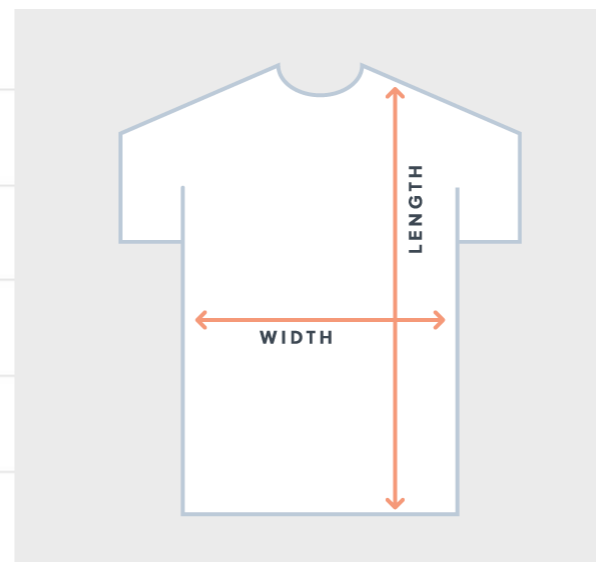

TheWalkToCure
Encephalitis

2023 T-Shirt Choices

Style Options, Colors and Sizes:

Baseball shirt, XS-2XL, Green or Blue Sleeves (2XL in blue only)

Size chart

Inches Centimeters

SIZE LABEL	LENGTH	WIDTH
XS	26	16 ½
S	28	18
M	29	20
L	30	22
XL	31	24
2XL	32	26

The **Walk To Cure**
Encephalitis

Long Sleeve, S-4XL, Royal or White

(4XL in white only)

Size chart

Inches Centimeters

SIZE LABEL	LENGTH	WIDTH	SLEEVE LENGTH
S	28	18	33 ½
M	29	20	35
L	30	22	36 ½
XL	31	24	38
2XL	32	26	39 ½
3XL	33	28	39 ½
4XL	34	30	40

TheWalkToCure
Encephalitis

V-Neck Recycled T, S-4XL, Blue Heather

Size chart

Inches Centimeters

SIZE LABEL	LENGTH	WIDTH
S	26	18 ³ / ₈
M	26 ¹ / ₂	19 ³ / ₈
L	27	20 ⁷ / ₈
XL	27 ¹ / ₂	22 ³ / ₈
2XL	28	23 ⁷ / ₈
3XL	28 ¹ / ₂	25 ⁷ / ₈
4XL	29	27 ⁷ / ₈

TheWalkToCure
Encephalitis

Tri-Blend T, XS-3XL, Royal, Navy,
Blue or White Fleck

The Walk To Cure Encephalitis

Size chart

Inches Centimeters

SIZE LABEL	LENGTH	WIDTH
XS	27	16 ½
S	28	18
M	29	20
L	30	22
XL	31	24
2XL	32	26
3XL	33	28
4XL	34	30