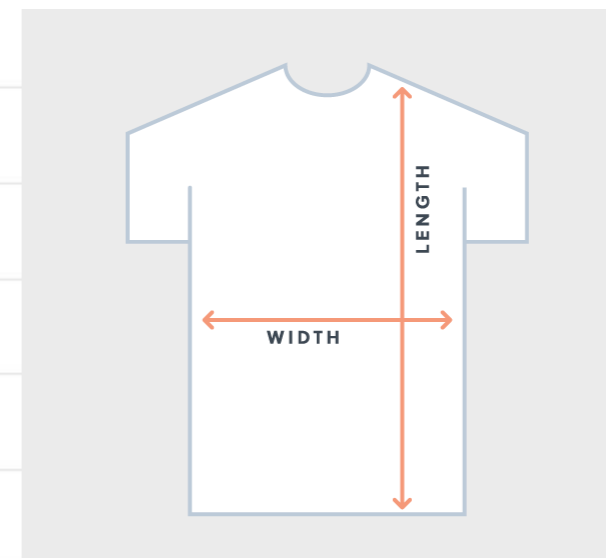

TheWalkToCure
Encephalitis

2023 T-Shirt Choices

Style Options, Colors and Sizes:

Baseball shirt, XS-2XL, Green or Blue Sleeves (2XL in blue only)

Size chart

Inches Centimeters

SIZE LABEL	LENGTH	WIDTH
XS	26	16 ½
S	28	18
M	29	20
L	30	22
XL	31	24
2XL	32	26

The **Walk To Cure**
Encephalitis

Long Sleeve, S-4XL, Royal or White

(4XL in white only)

Size chart

Inches Centimeters

SIZE LABEL	LENGTH	WIDTH	SLEEVE LENGTH
S	28	18	33 ½
M	29	20	35
L	30	22	36 ½
XL	31	24	38
2XL	32	26	39 ½
3XL	33	28	39 ½
4XL	34	30	40

TheWalkToCure
Encephalitis

Tri-Blend T, XS-3XL, Royal, Navy,
Blue or White Fleck

The Walk To Cure Encephalitis

Size chart

Inches Centimeters

SIZE LABEL	LENGTH	WIDTH
XS	27	16 ½
S	28	18
M	29	20
L	30	22
XL	31	24
2XL	32	26
3XL	33	28
4XL	34	30

TheWalkToCure
Encephalitis

Lite-Weight Cotton T, S-3XL, Royal Blue

Size chart

Inches Centimeters

SIZE LABEL	LENGTH	WIDTH
S	27 1/2	18
M	28 3/4	20
L	29 3/4	22
XL	30 3/4	24
2XL	32	26
3XL	33	28

TheWalkToCure
Encephalitis